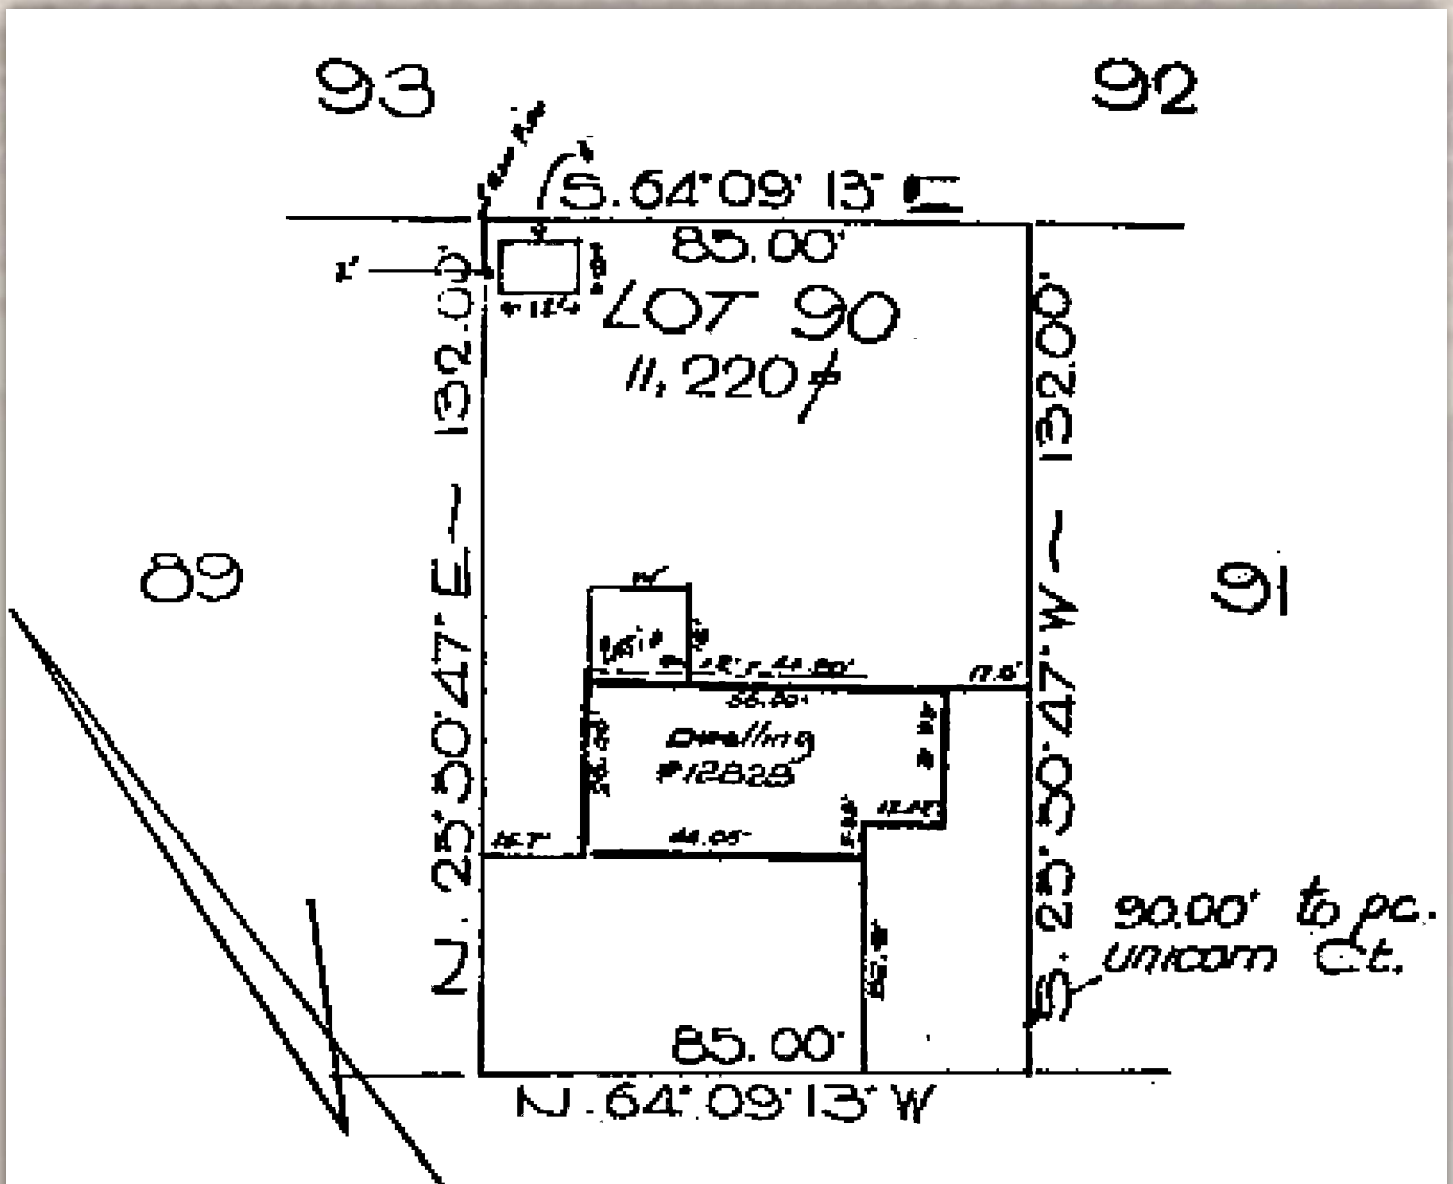

Plat

TEWKSBURY DR

50' i/w

Charles Hastet
HOUSE LOCATION
LOT 90 SEC. TWO

FOX MILL ESTATES

CENTREVILLE DISTRICT, FAIRFAX COUNTY, VIRGINIA

SCALE: 1" = 30'

DATE: **WALL CHECK 6-21-73**
FINAL CHECK 9-19-73